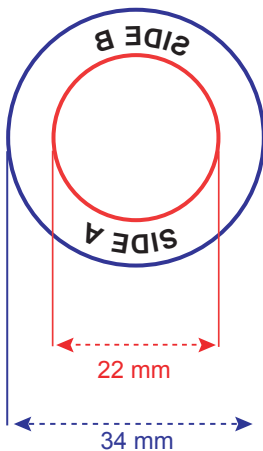

HIGH SPEED VIDEO

(508) 303-0540
FAX (508) 303-0542
www.hspeer.com

150 Cordaville Road
Southborough, MA 01772

Side A is right reading.
Side B is wrong reading.

Print Area Consists of:
12 mm starting at the
34 mm ring inward to the
22 mm ring