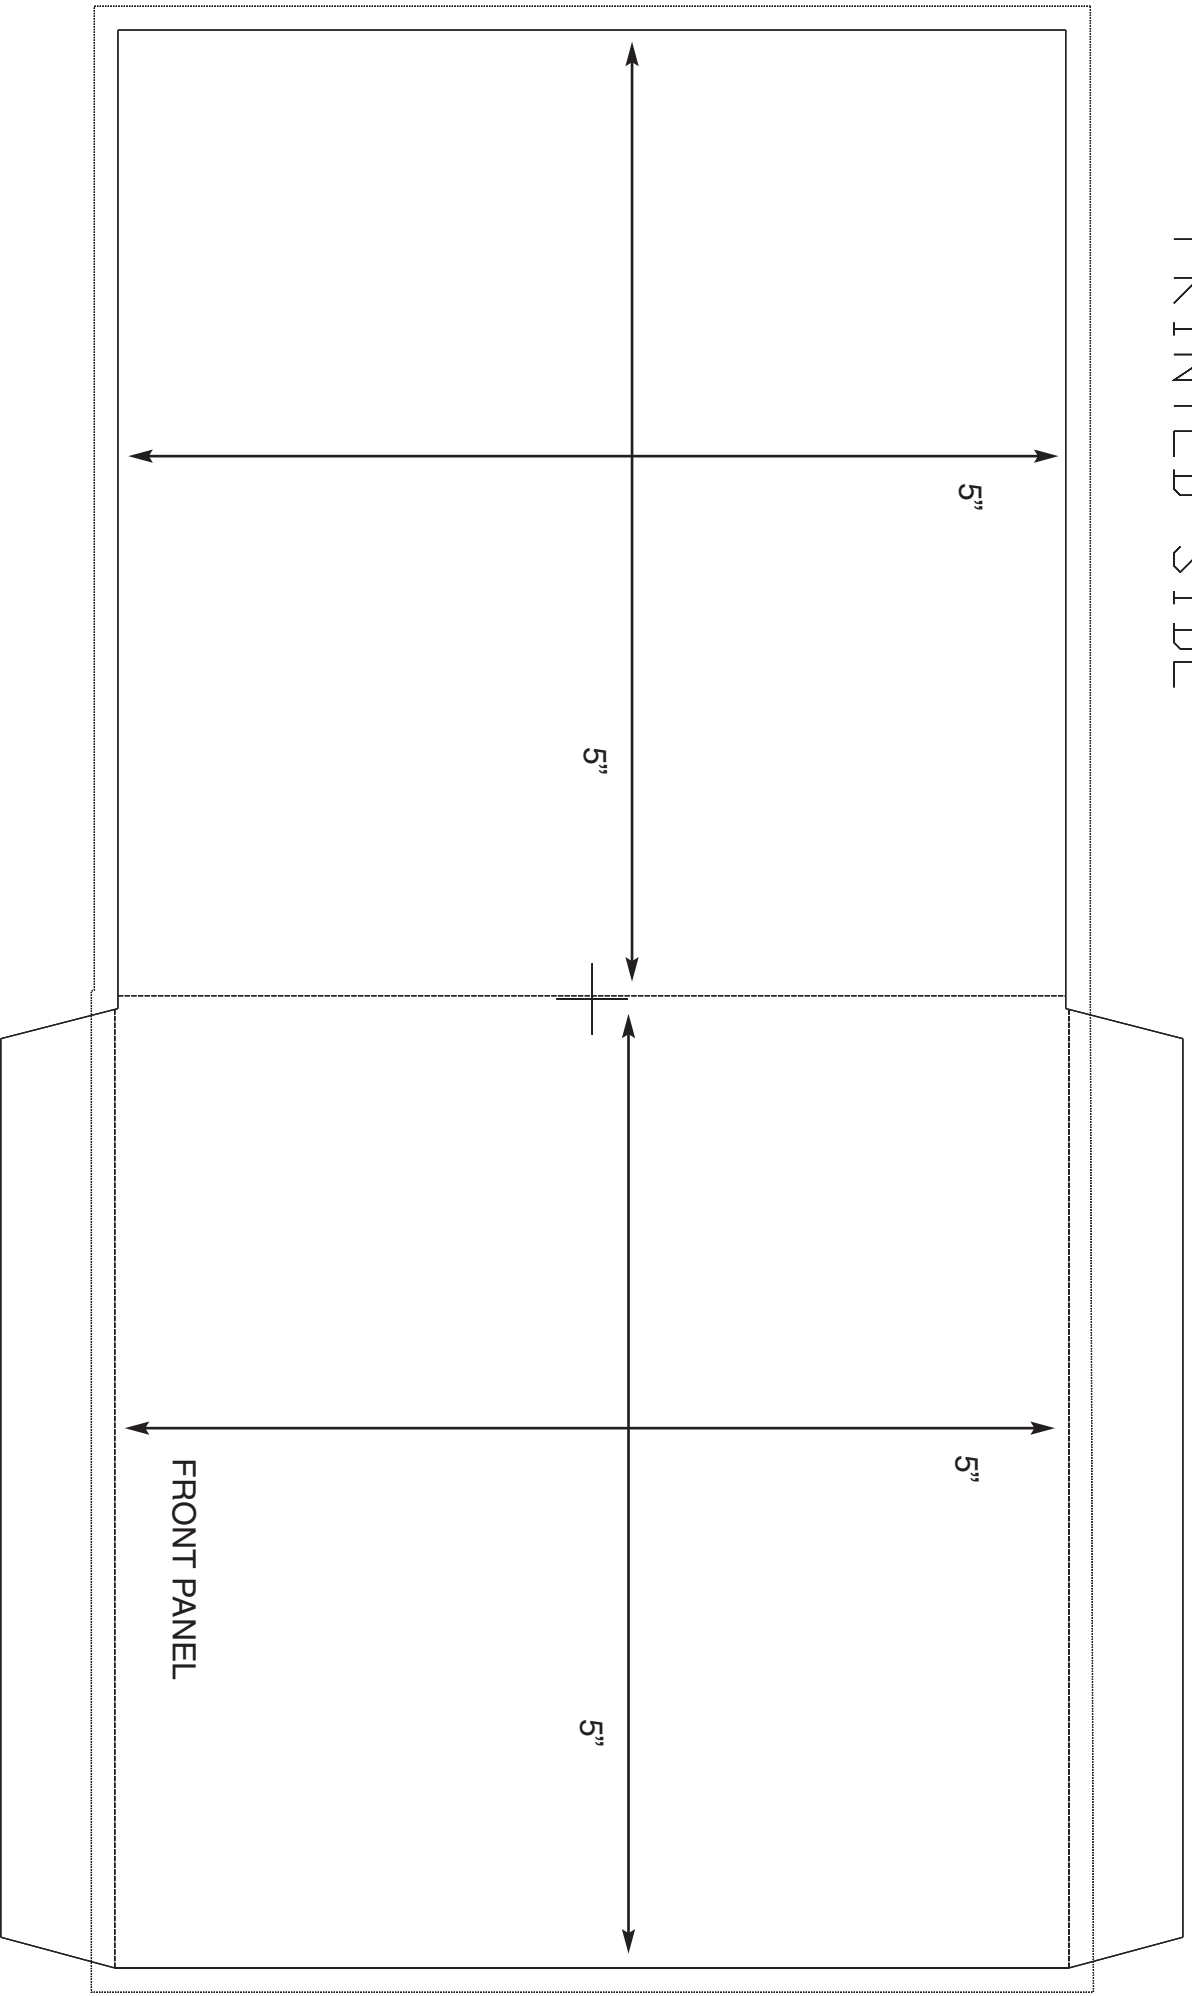

TOP

PRINTED SIDE

CD ROM STANDARDS

REF: 5" MINI JACKET INSIDE SEAM.

4.9688" X 5.0625"